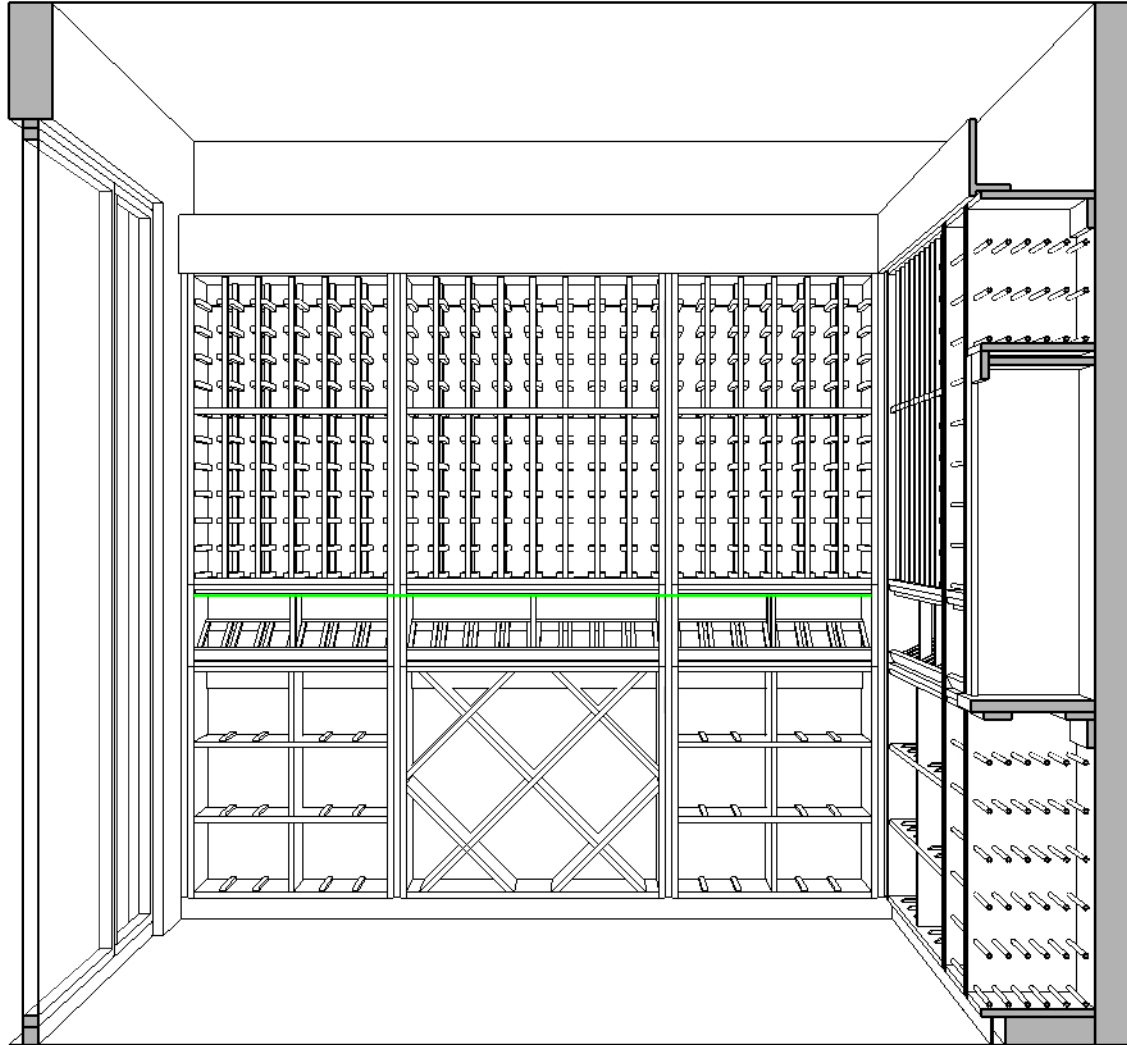

WALL A

Loox
by **HÄFELE**
LED Lighting

	CUSTOM WINE ROOM			
	DATE: 06-02-2021	DESIGN: C	DESIGNER: AB	
	MATERIAL: WALNUT	STAIN: N/A	FINISH: CLEAR SATIN (COUNTERTOPS)	
	MATERIAL: N/A	COLOR: N/A	HARDWARE COLOR: BLACK	
	BOTTLE COUNT: +/- 1,550	ROOM HEIGHT: 108"	RACK HEIGHT: 88-1/2"