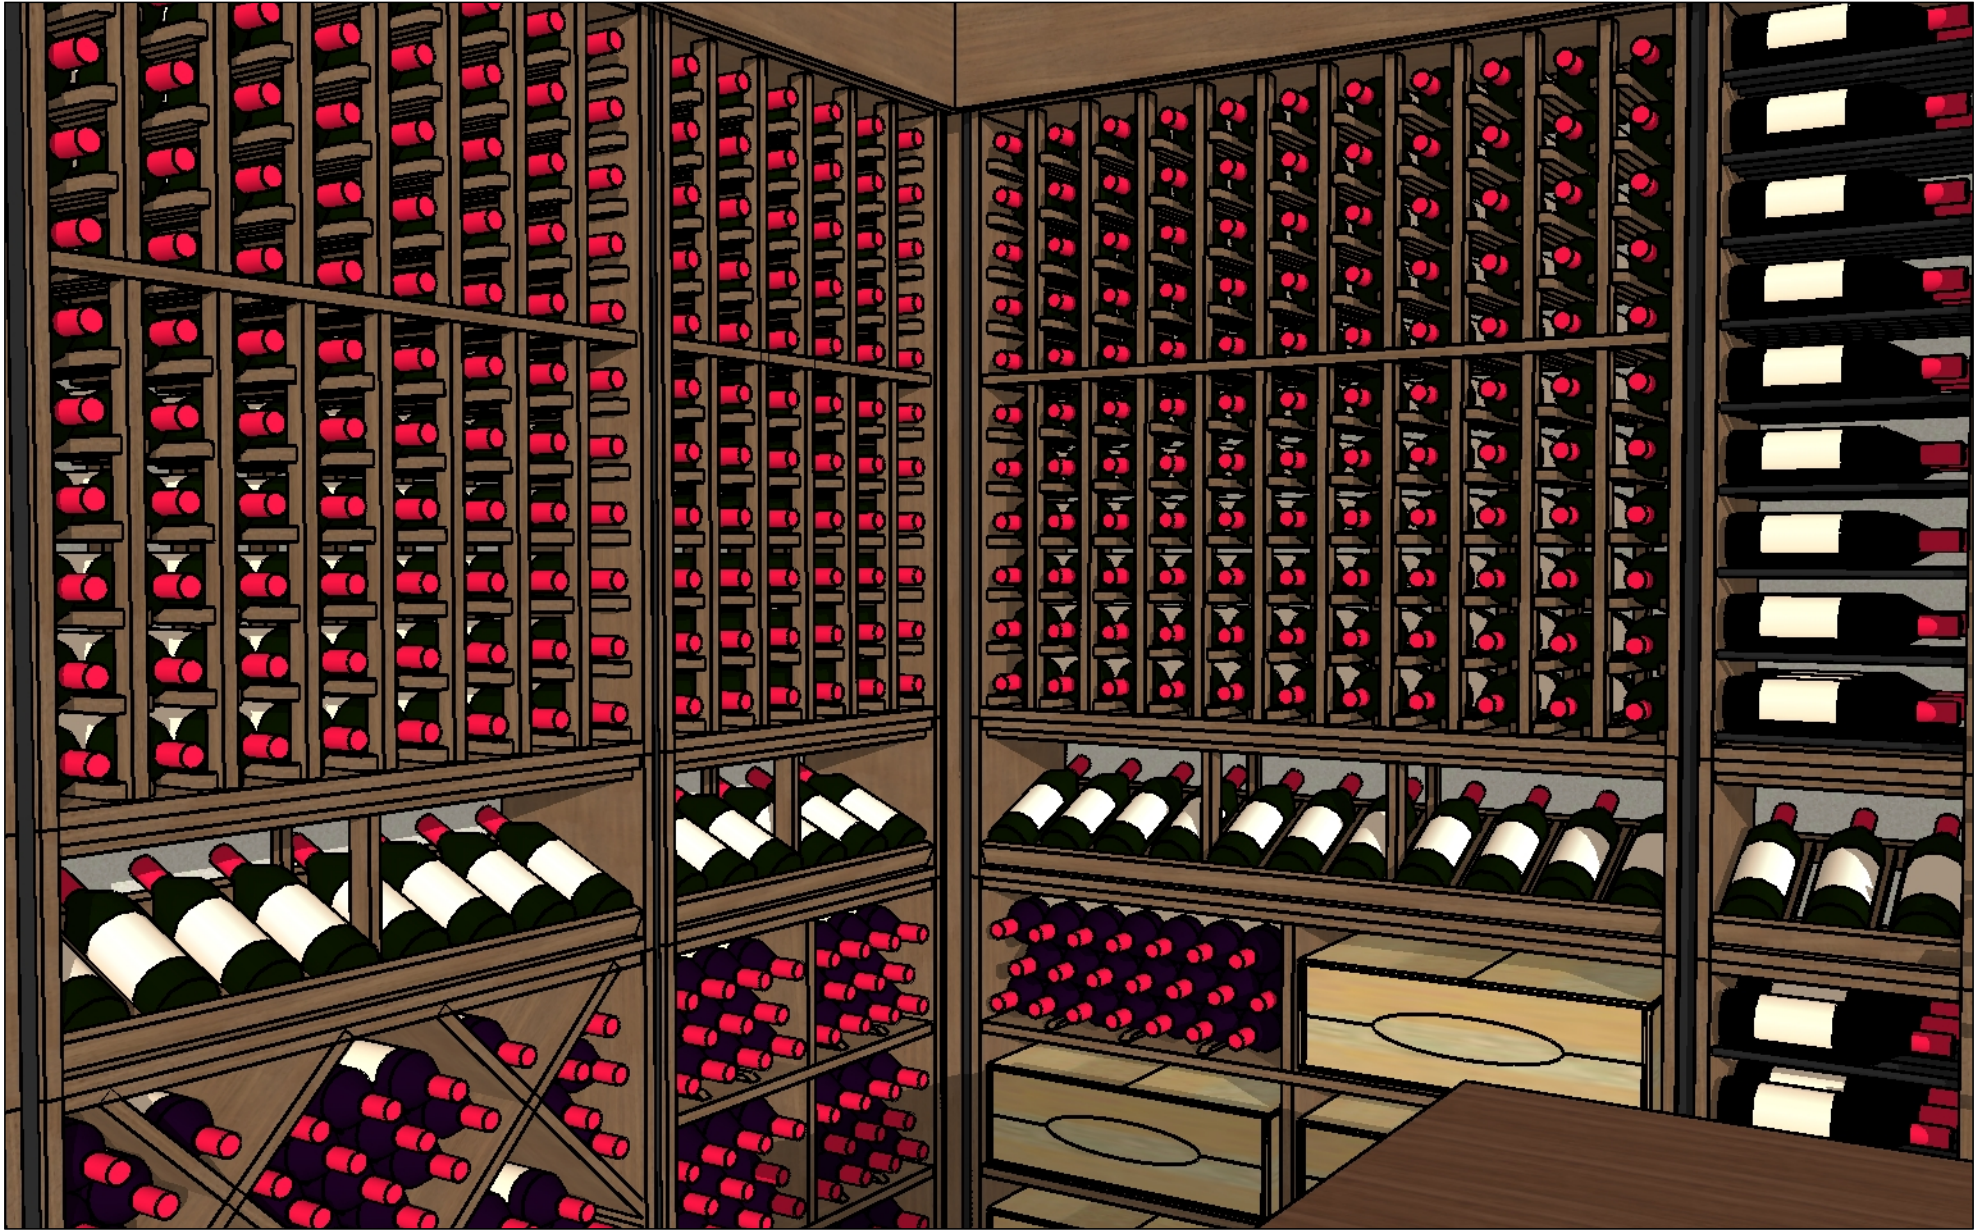

CUSTOM WINE ROOM

DATE: 06-02-2021	DESIGN: C	DESIGNER: AB
MATERIAL: WALNUT	STAIN: N/A	FINISH: CLEAR SATIN (COUNTERTOPS)
MATERIAL: N/A	COLOR: N/A	HARDWARE COLOR: BLACK
BOTTLE COUNT: +/- 1,550	ROOM HEIGHT: 108"	RACK HEIGHT: 88-1/2"