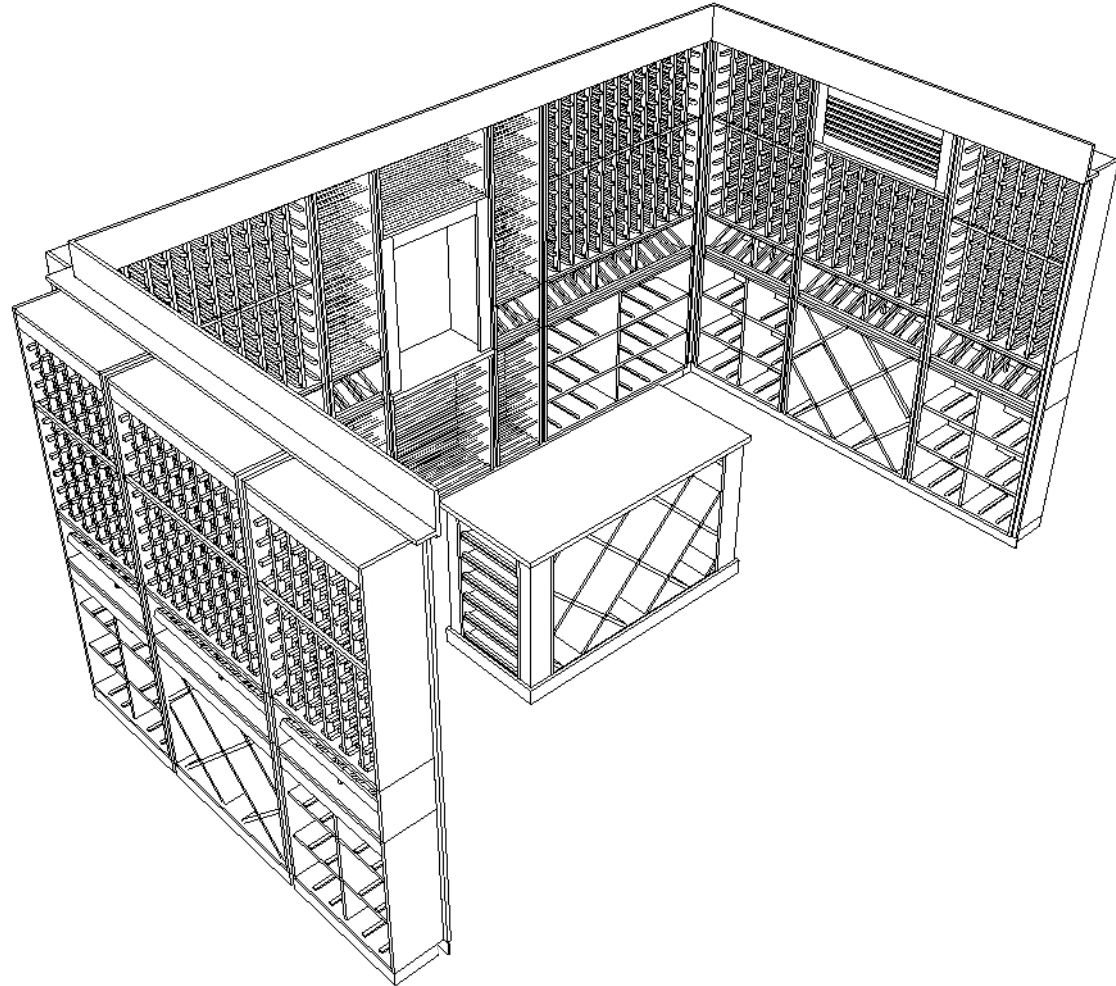

CUSTOM WINE ROOM

DATE: 06-02-2021	DESIGN: C	DESIGNER: AB
MATERIAL: WALNUT	STAIN: N/A	FINISH: CLEAR SATIN (COUNTERTOPS)
MATERIAL: N/A	COLOR: N/A	HARDWARE COLOR: BLACK
BOTTLE COUNT: +/- 1,550	ROOM HEIGHT: 108"	RACK HEIGHT: 88-1/2"

REVISION HISTORY	
9-21-20	Design: A
10-6-20	Revision: B
10-23-20	Revision: C
Date:	Revision:
Date:	Revision:
Date:	Revision:
Date:	Revision:

SERIES	
Estate:	✓
Reserve:	
Elevate:	
Elevation:	
Parallel:	✓
Wine As Art:	
OPTIONS	
Countertops:	✓
Solid Backs:	
Wall Paneling:	
Ceiling/T&G:	
Glass Cabinets:	
Glass Shelves:	
Slide Out Shelves:	
Two Piece Crown:	✓
Custom Component:	✓
Recessed Toe Kick:	✓
LEDs:	✓
AC Cover/Grill:	✓
Cellar Doors:	
Library Ladder:	