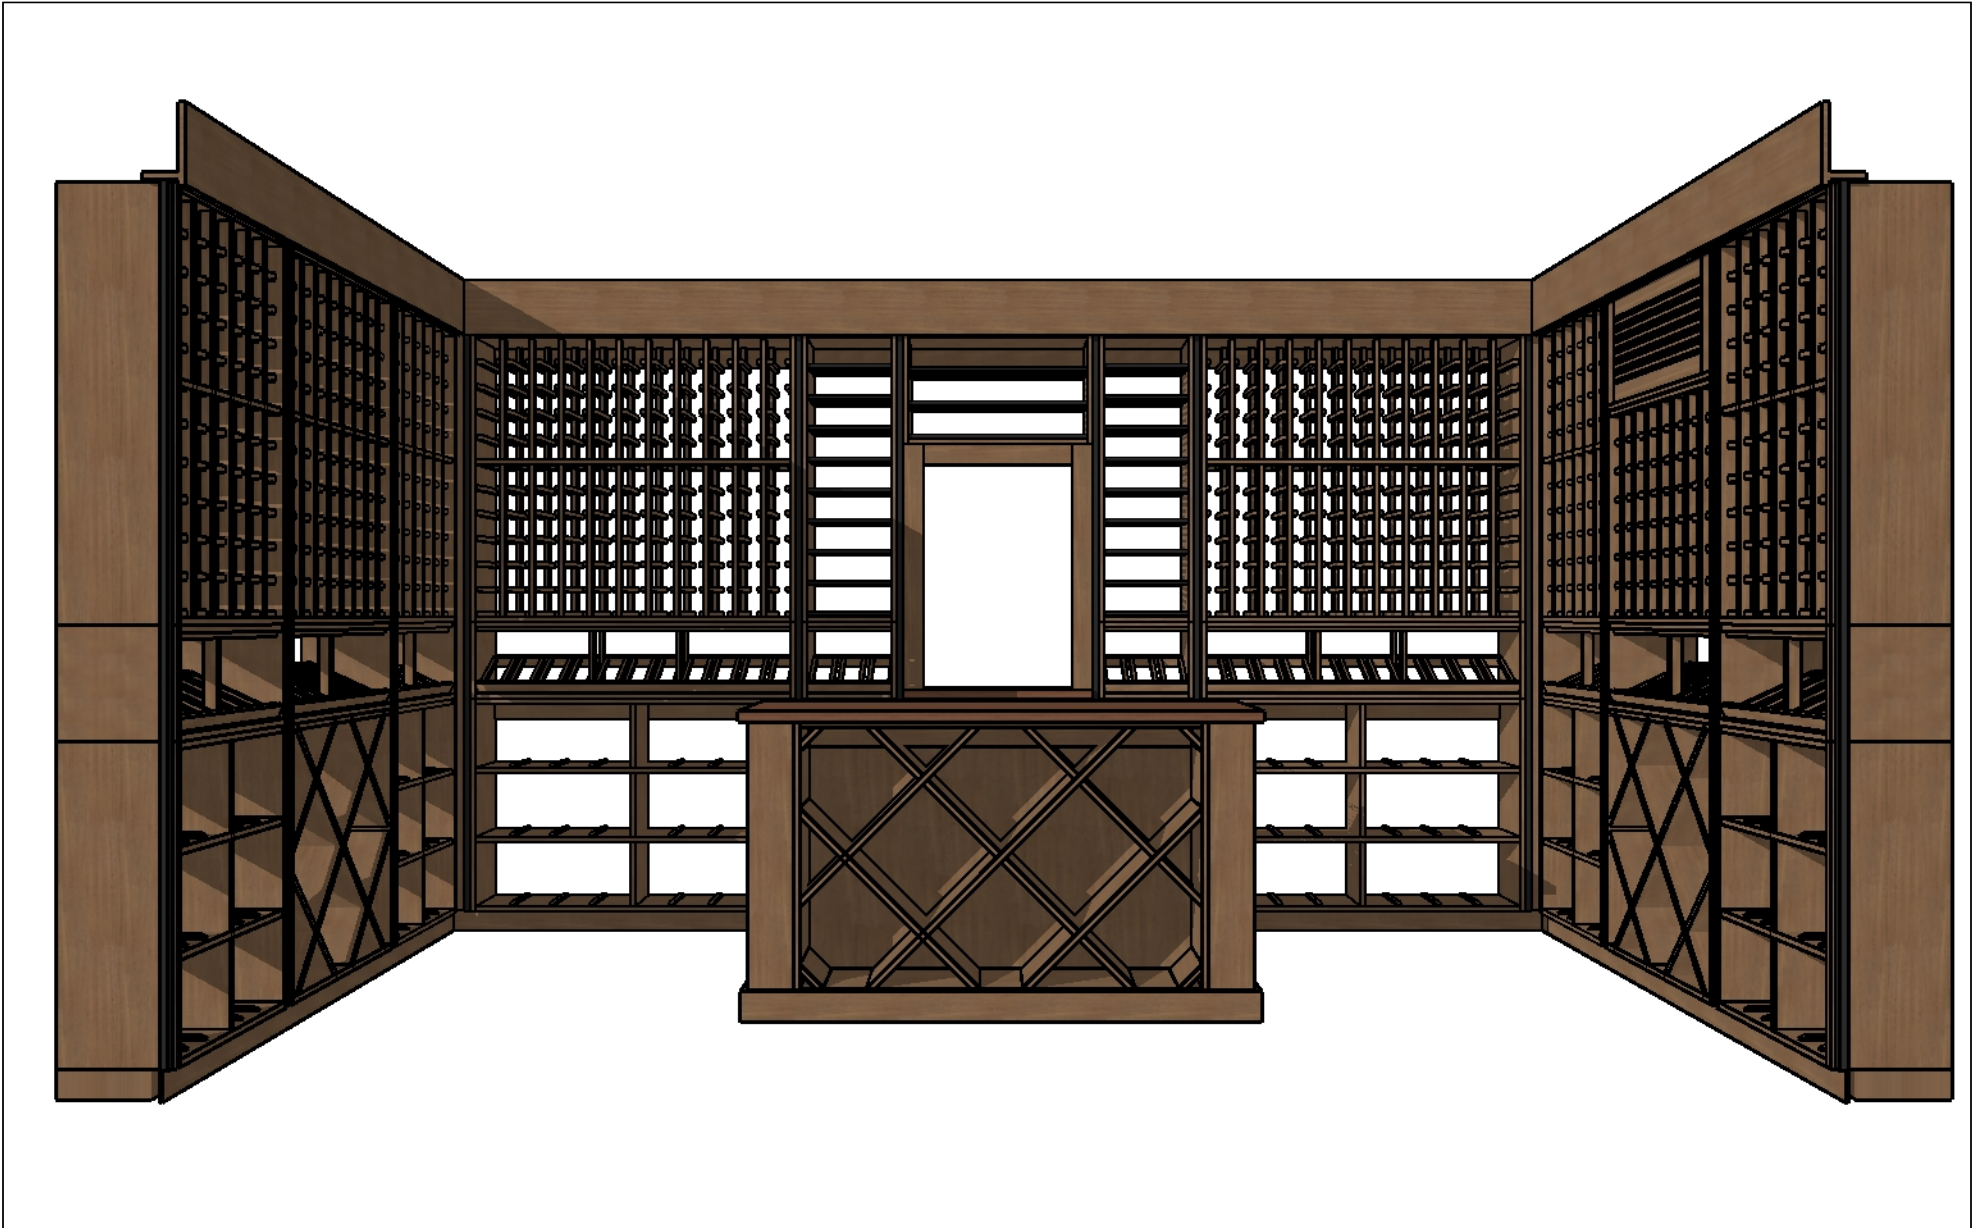

CUSTOM WINE ROOM

DATE: 06-02-2021	DESIGN: C	DESIGNER: AB
MATERIAL: WALNUT	STAIN: N/A	FINISH: CLEAR SATIN (COUNTERTOPS)
MATERIAL: N/A	COLOR: N/A	HARDWARE COLOR: BLACK
BOTTLE COUNT: +/- 1,550	ROOM HEIGHT: 108"	RACK HEIGHT: 88-1/2"