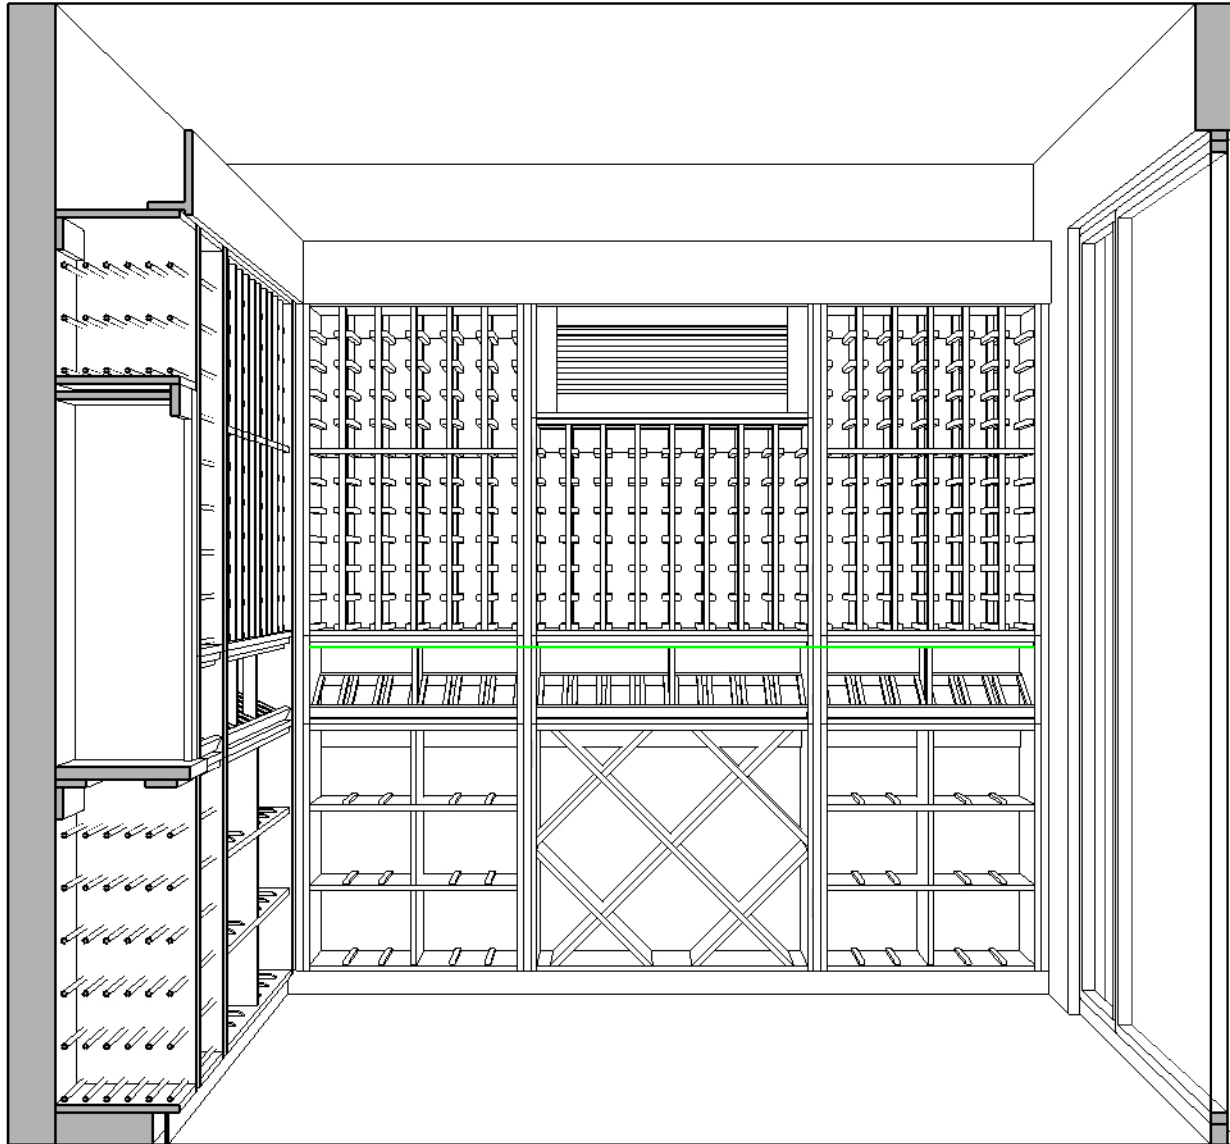

WALL B

LED Lighting

	CUSTOM WINE ROOM			
	DATE: 06-02-2021	DESIGN: C	DESIGNER: AB	
	MATERIAL: WALNUT	STAIN: N/A	FINISH: CLEAR SATIN (COUNTERTOPS)	
	MATERIAL: N/A	COLOR: N/A	HARDWARE COLOR: BLACK	
	BOTTLE COUNT: +/- 1,550	ROOM HEIGHT: 108"	RACK HEIGHT: 88-1/2"	

WALL C

LOOX
by **HÄFELE**
LED Lighting

CUSTOM WINE ROOM

DATE: 06-02-2021	DESIGN: C	DESIGNER: AB
MATERIAL: WALNUT	STAIN: N/A	FINISH: CLEAR SATIN (COUNTERTOPS)
MATERIAL: N/A	COLOR: N/A	HARDWARE COLOR: BLACK
BOTTLE COUNT: +/- 1,550	ROOM HEIGHT: 108"	RACK HEIGHT: 88-1/2"