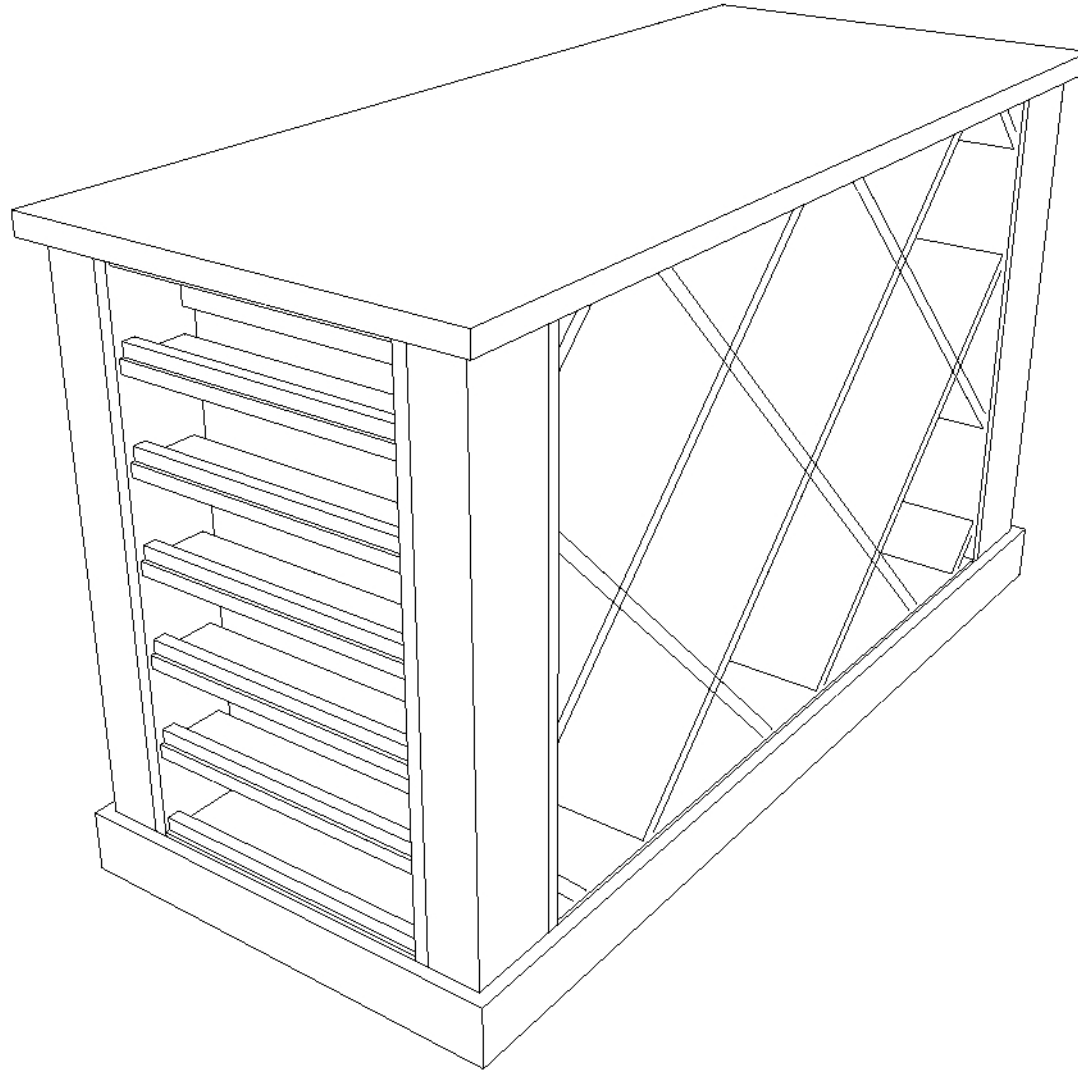

ISLAND

CUSTOM WINE ROOM

DATE: 06-02-2021	DESIGN: C	DESIGNER: AB
MATERIAL: WALNUT	STAIN: N/A	FINISH: CLEAR SATIN (COUNTERTOPS)
MATERIAL: N/A	COLOR: N/A	HARDWARE COLOR: BLACK
BOTTLE COUNT: +/- 1,550	ROOM HEIGHT: 108"	RACK HEIGHT: 88-1/2"