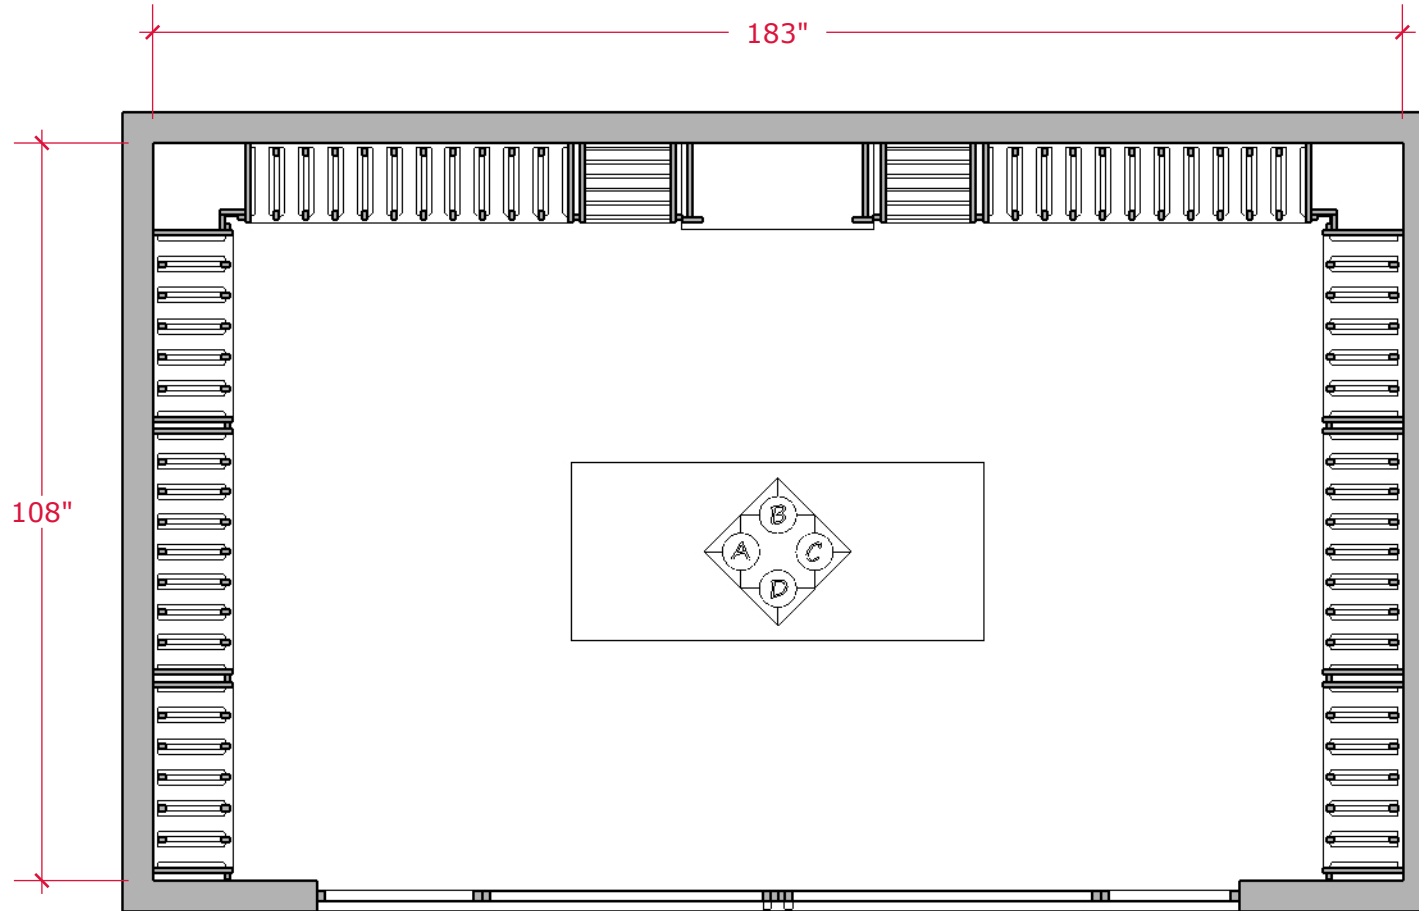

FLOOR PLAN

	CUSTOM WINE ROOM			
	DATE: 06-02-2021	DESIGN: C	DESIGNER: AB	
	MATERIAL: WALNUT	STAIN: N/A	FINISH: CLEAR SATIN (COUNTERTOPS)	
	MATERIAL: N/A	COLOR: N/A	HARDWARE COLOR: BLACK	
	BOTTLE COUNT: +/- 1,550	ROOM HEIGHT: 108"	RACK HEIGHT: 88-1/2"