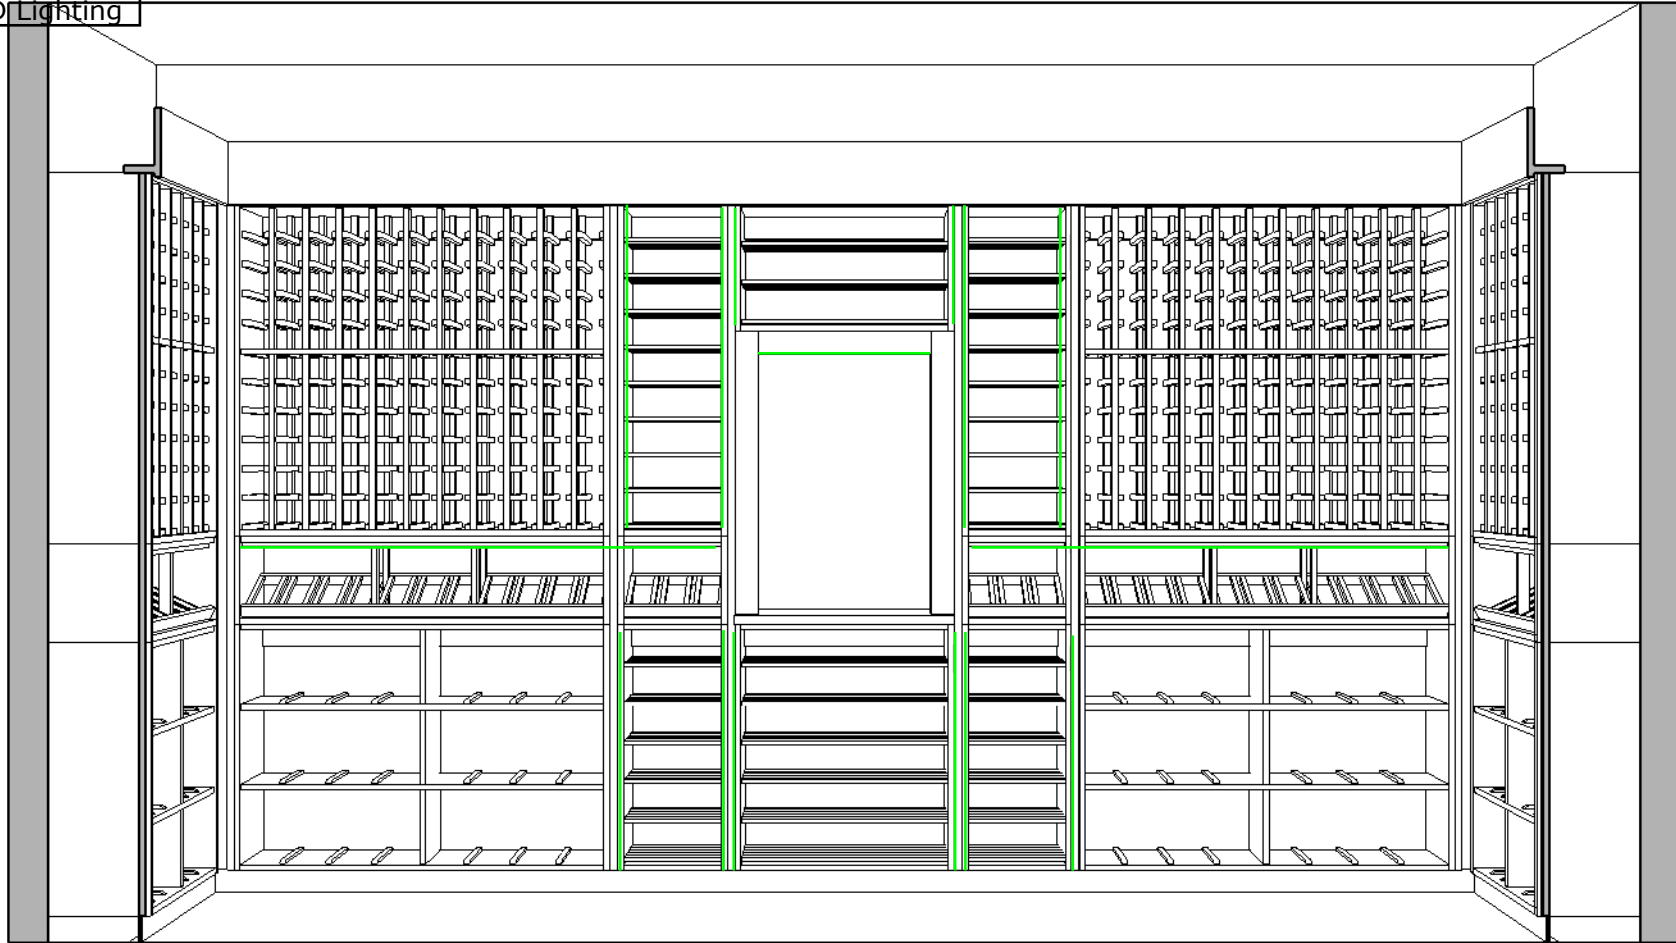

WALL A

Loox
 by **HÄFELE**
 LED Lighting

	CUSTOM WINE ROOM			
	DATE: 06-02-2021	DESIGN: C	DESIGNER: AB	
	MATERIAL: WALNUT	STAIN: N/A	FINISH: CLEAR SATIN (COUNTERTOPS)	
	MATERIAL: N/A	COLOR: N/A	HARDWARE COLOR: BLACK	
	BOTTLE COUNT: +/- 1,550	ROOM HEIGHT: 108"	RACK HEIGHT: 88-1/2"	

WALL B

LED Lighting

	CUSTOM WINE ROOM			
	DATE: 06-02-2021	DESIGN: C	DESIGNER: AB	
	MATERIAL: WALNUT	STAIN: N/A	FINISH: CLEAR SATIN (COUNTERTOPS)	
	MATERIAL: N/A	COLOR: N/A	HARDWARE COLOR: BLACK	
	BOTTLE COUNT: +/- 1,550	ROOM HEIGHT: 108"	RACK HEIGHT: 88-1/2"	