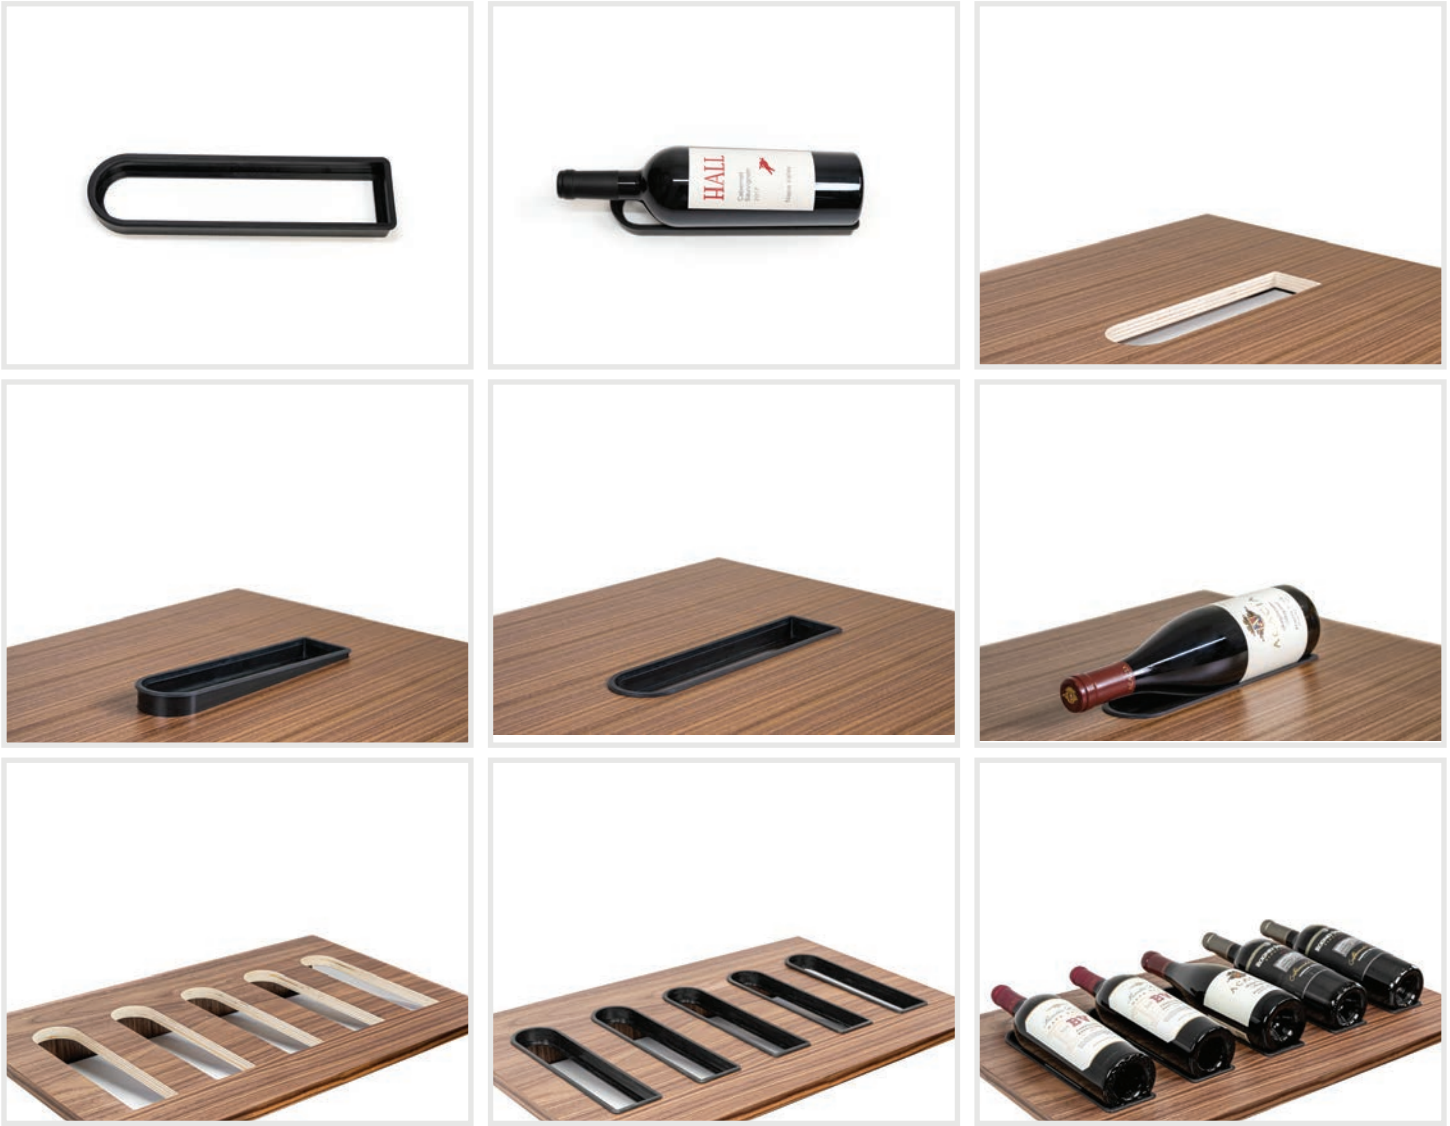

APPLICATION

Rods span horizontally between two vertical substrates

OEM hardware components to create wine storage in casework

WINE HARDWARE MODEL K21B

The Kessick Wine Hardware is a premium quality decorative hardware product designed to display and store wine on a vertical surface such as a wall, casework, backbar, kitchen backsplash and more.

The Kessick Wine Hardware displays wine in a label forward format, the orientation of the wine bottle tilted optimally to maintain constant contact between the wine and the cork. Patent Pending.

Reversible arms
change direction
of bottle

Constructed
of black anodized
aluminum

Rubber O-ring
& cushions
wine bottle

Residential, retail
& hospitality
applications

The Kessick Wine Hardware can be secured to any vertical substrate with the use of taper screw holes that are strategically located behind the wine bottle.

WINE BOTTLE GROMMET HARDWARE

The Kessick Wine Bottle Grommet is designed to fit into a specifically cut hole in any $\frac{3}{4}$ " wood panel or substrate for the purpose of securely storing and displaying 750 ml wine shaped bottles.